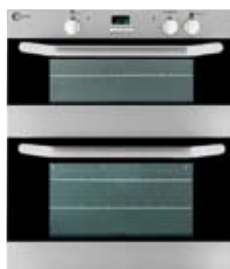

H880mm x W596mm x D562mm

FLS60FX

Single Fan Oven with Grill

- 100 minute mechanical minute minder
- Double glazed door
- 2 full width shelves with one grill pan, rack and handle
- Easy clean enamel cavity
- Oven light
- B energy rated

H596mm x W596mm x D560mm

FLH6NX

4 Burner Gas Hob with Integrated Ignition

- Stainless steel finish
- 3 different burner sizes
- Mains push button ignition

H80mm x W580mm x D510mm

FBU70X

Built Under Electric Double Cavity Oven

FLS62FX

Single Fan Oven with Grill

- Stainless steel finish
- Programmable LED Timer
- Double glazed door
- 2 full width shelves with one grill pan, rack and handle
- Easy clean enamel cavity
- Oven light
- B energy rated

H596mm x W596mm x D560mm

FLH64C

Four 'Rapidlite' Ceramic Hob

- Adjustable settings from 1 to 9 power levels
- Red hot hob indicator lights
- Easy grip side control knobs
- Wipe clean ceramic glass surface