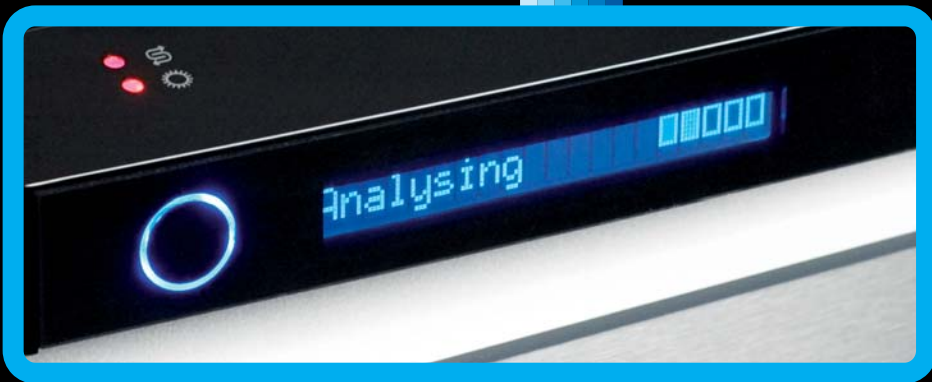

Imagine if your dishwasher could sense the dirt level and apply the most suitable programme

Imagine if it could sense the amount of dishes in the machine and decide how much water to use

Imagine if it could determine the water hardness and adjust it for an effective and gentle wash